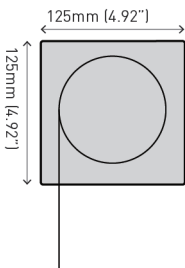

VEUE STRAIGHT DROP

CAPACITY

Up to 4m (13ft) widths

DIMENSIONS

CONTROLS

Crank Gear

Motorised

COLOUR RANGE