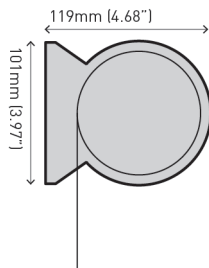

VEUE STRAIGHT DROP

CAPACITY

Up to 4m (13ft) widths

DIMENSIONS

CONTROLS

Crank Gear

Motorised

COLOUR RANGE